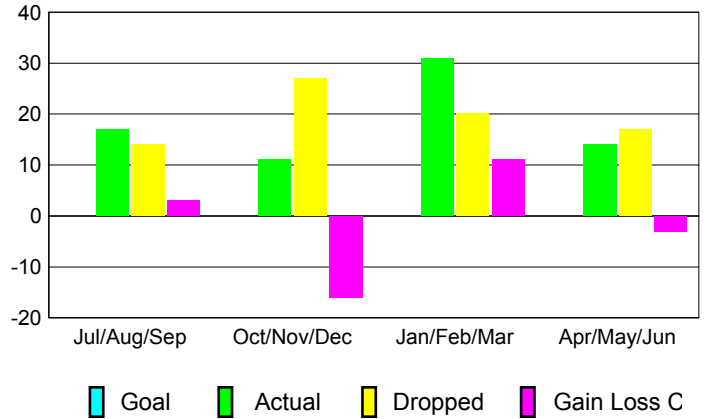

GMT: **CARL HARRELL**

Location: **GEORGIA**

GMT CA: **1**

CLUBS

Month	New Club Goal	Actual New Clubs	Actual Dropped Clubs	Gain/Loss of Clubs
2012-2013				
Jul/Aug/Sep	0	0	0	0
Oct/Nov/Dec	0	0	0	0
Jan/Feb/Mar	0	0	0	0
Apr/May/June	0	0	0	0
Totals	0	0	0	0

Club Results 2012-2013

Goal, New, Dropped, Gain/Loss

YTD Status Quo Clubs 2012-2013

Status Quo Clubs Compared to Status Quo Members

Club Gain/Loss 2012-2013

MEMBERSHIP

Month	Net Memb Goal	Actual New Memb	Actual Dropped Memb	Gain/Loss of Memb
2012-2013				
Jul/Aug/Sep	0	17	14	3
Oct/Nov/Dec	0	11	27	-16
Jan/Feb/Mar	0	31	20	11
Apr/May/June	0	14	17	-3
Totals	0	73	78	-5

Membership Results 2012-2013

Goal, New, Dropped, Gain/Loss

Gender Comparison 2012-2013

Membership Gain/Loss 2012-2013