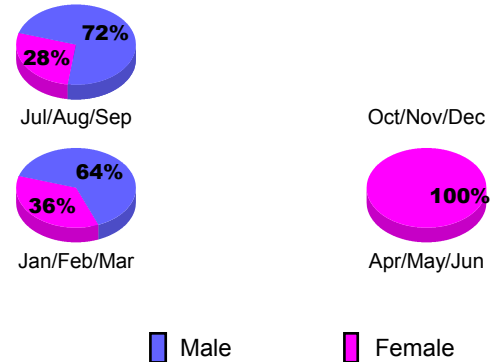

Club Results 2012-2013

Goal, New, Dropped, Gain/Loss

YTD Status Quo Clubs 2012-2013

Status Quo Clubs Compared to Status Quo Members

Club Gain/Loss 2012-2013

MEMBERSHIP

Month	Net Memb Goal	Actual New Memb	Actual Dropped Memb	Gain/Loss of Memb
2012-2013				
Jul/Aug/Sep	0	17	14	3
Oct/Nov/Dec	0	11	27	-16
Jan/Feb/Mar	0	31	20	11
Apr/May/June	0	14	17	-3
Totals	0	73	78	-5

Membership Results 2012-2013

Goal, New, Dropped, Gain/Loss

Gender Comparison 2012-2013

Membership Gain/Loss 2012-2013